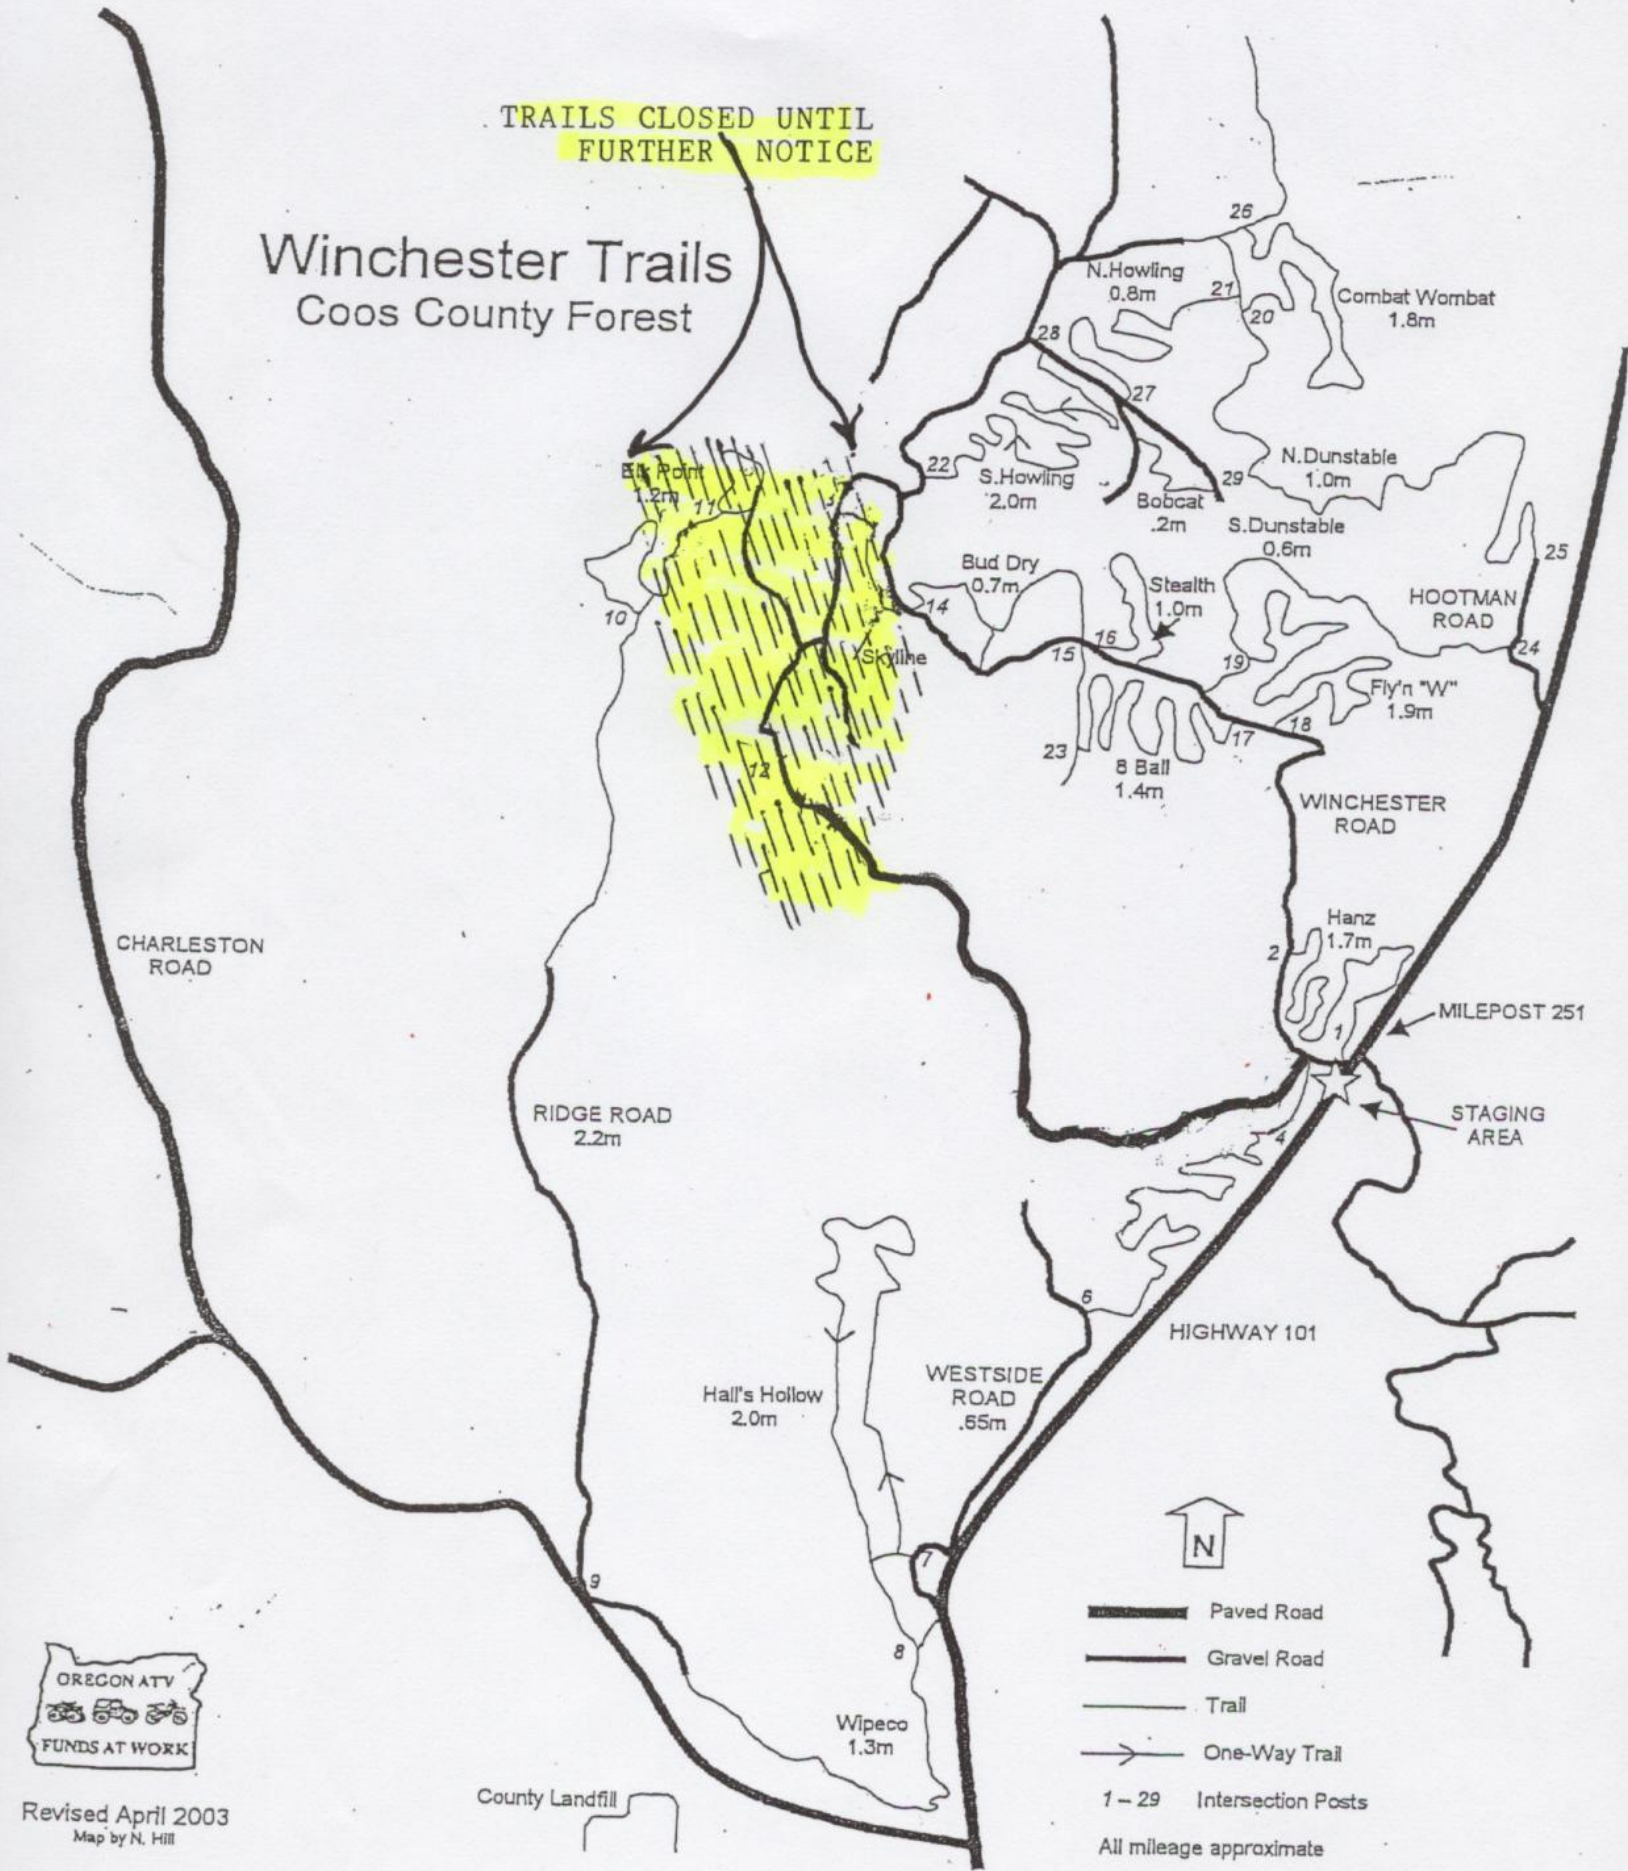

TRAILS CLOSED UNTIL FURTHER NOTICE

# Winchester Trails Coos County Forest

Revised April 2003  
Map by N. Hill

- Paved Road
- Gravel Road
- Trail
- One-Way Trail
- 1 - 29 Intersection Posts
- All mileage approximate